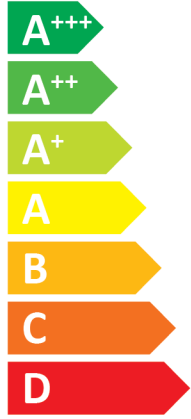

**ENERG**  
енергия · ενέργεια

II CTC EcoHeat 410

**A++**

**A**

Two icons of a house with sound waves. The top icon is labeled **49 dB**. The bottom icon is labeled **— dB**.

A legend with three colored squares and their corresponding power outputs: a dark blue square for **10 kW**, a medium blue square for **11 kW**, and a light blue square for **10 kW**.