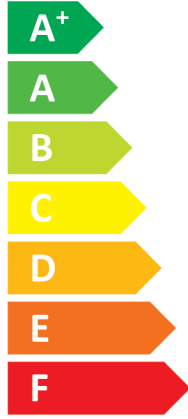

**ENERG**  
енергия · ενέργεια

II CTC EcoHeat 410

**A++**

**A**

Two icons of a house with sound waves. The top icon is labeled **49 dB**. The bottom icon is labeled **— dB**.

A legend with three colored squares and their corresponding power outputs: a dark blue square for **10 kW**, a medium blue square for **11 kW**, and a light blue square for **10 kW**.