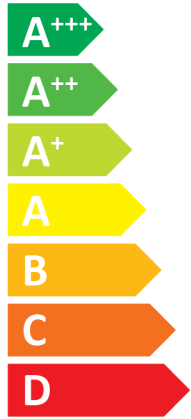

ENERG
енергия · ενέργεια

CTC

II CTC GSi 608

A+++

A

Two icons of a house with sound waves. The top icon is labeled **34 dB**. The bottom icon is labeled **— dB**.

A legend box containing three blue squares of different shades, each labeled **7 kW**.