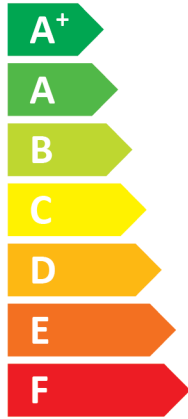

ENERG
енергия · ενέργεια

CTC

II CTC GSi 608

A+++

A

Two icons of a house with sound waves. The top icon is labeled **34 dB**. The bottom icon is labeled **— dB**.

A legend box containing three blue squares of different shades, each labeled **7 kW**.