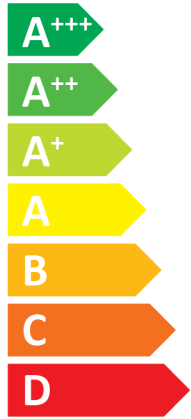

**ENERG**  
енергия · ενέργεια

II CTC GSi 612

**A+++**

**A**

Two icons of a house with sound waves. The top icon is labeled **41 dB**. The bottom icon is labeled **— dB**.

A legend with three colored squares and their corresponding power consumption values: a dark blue square for **7 kW**, a medium blue square for **7 kW**, and a light blue square for **8 kW**.