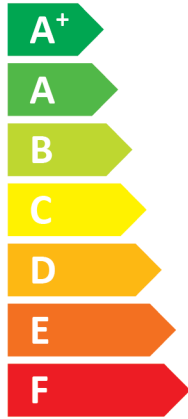

**ENERG**  
енергия · ενέργεια

II CTC GSi 612

**A+++**

**A**

Two icons of a house with sound waves. The top icon is labeled **41 dB**. The bottom icon is labeled **— dB**.

A legend with three colored squares and their corresponding power consumption values: a dark blue square for **7 kW**, a medium blue square for **7 kW**, and a light blue square for **8 kW**.