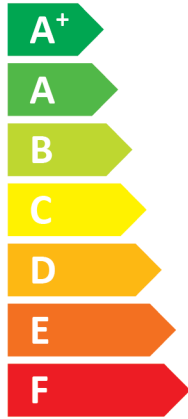

ENERG
енергия · ενέργεια

II CTC GSi 616

A+++

A

Two icons showing sound power levels. The top icon shows a radiator with a speaker symbol and the text "42 dB". The bottom icon shows a tap with a speaker symbol and the text "— dB".

A legend for power consumption with three colored squares and their corresponding values: a dark blue square for "16 kW", a medium blue square for "16 kW", and a light blue square for "16 kW".

2019

811/2013