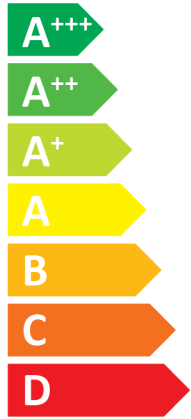

ENERG
енергия · ενέργεια

II CTC GSi 616

A+++

A

Two icons showing sound power levels. The top icon shows a radiator with a speaker symbol and the text "42 dB". The bottom icon shows a tap with a speaker symbol and the text "— dB".

A legend for power consumption with three colored squares and their corresponding values: a dark blue square for "16 kW", a medium blue square for "16 kW", and a light blue square for "16 kW".

2019

811/2013